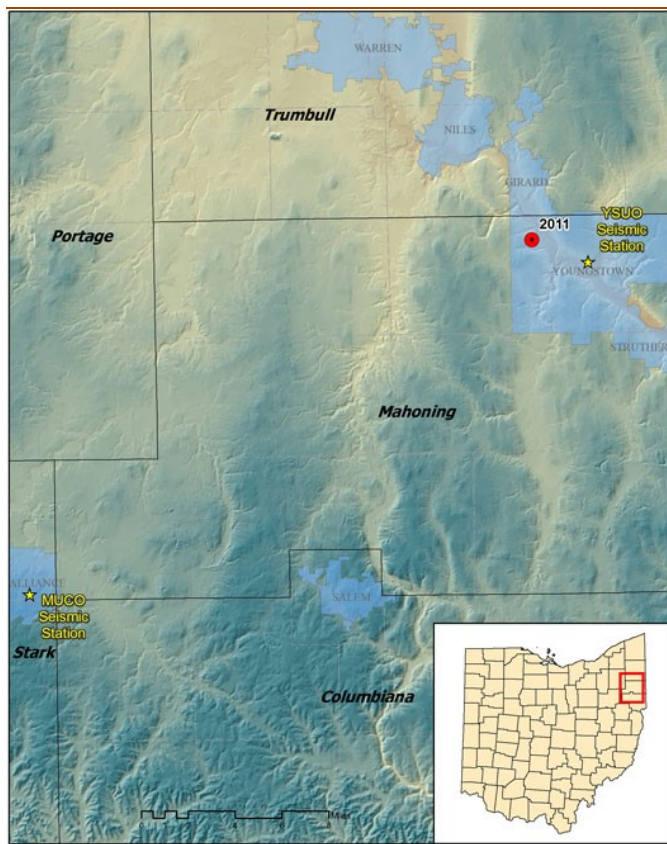

[Major Topics](#)

[Contacts & About Us](#)

Earthquake, Youngstown, Mahoning County, December 31, 2011

Origin Time: 31 December, 2011, 20:04:59.01 UTC

Location: 41.11 North 80.69 West

Magnitude: 4.0 mbLg

Depth: 3.68 km

Seismogram of the December 31 earthquake recorded at Alum Creek State Park.

A 4.0 magnitude earthquake centered at Youngstown rocked northeastern Ohio just before 3:05 p.m. EST on New Year's Eve. This was the 11th earthquake in a sequence that began on March 17, 2011 at Youngstown. The December 31 earthquake was felt throughout northeastern Ohio, adjacent areas in western Pennsylvania, and in Ontario, Canada. Media reports indicate that damage was minor from this event with a few reports of cracked plaster and glassware falling from shelves. Earthquakes in the low 4 magnitude range would not be expected to cause major damage. More than 4,700 felt reports have been submitted by individuals to the U.S. Geological Survey's [Did You Feel It Web site](#). Individuals who felt this event are encouraged to [submit a report](#) or email: ohioseis@dnr.state.oh.us. Please include a description of what you felt and your street address in your email message.