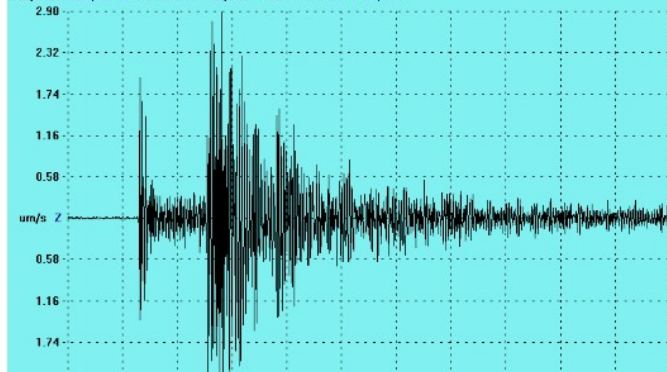

[Major Topics](#)

[Contacts & About Us](#)

Earthquake, Youngstown, Mahoning County, December 31, 2011

Origin Time: 31 December, 2011, 20:04:59.01 UTC

Location: 41.11 North 80.69 West

Magnitude: 4.0 mbLg

Depth: 3.68 km

Start: 12/31/11 20:00:00 UTC (L) Station: 40.2321N 82.9819E Samples: 36000 SPS: 10
Comment: ACSO Ohio Seismic Network Event File X: 3.43.0 Y: 2.9um/s
Max/Min: 282.0/-264.6 Peak: 2.077 um/sec View Peak: 2.077 um/sec

Seismogram of the December 31 earthquake recorded at Alum Creek State Park.

A 4.0 magnitude earthquake centered at Youngstown rocked northeastern Ohio just before 3:05 p.m. EST on New Year's Eve. This was the 11th earthquake in a sequence that began on March 17, 2011 at Youngstown. The December 31 earthquake was felt throughout northeastern Ohio, adjacent areas in western Pennsylvania, and in Ontario, Canada. Media reports indicate that damage was minor from this event with a few reports of cracked plaster and glassware falling from shelves. Earthquakes in the low 4 magnitude range would not be expected to cause major damage. More than 4,700 felt reports have been submitted by individuals to the U.S. Geological Survey's [Did You Feel It Web site](#). Individuals who felt this event are encouraged to [submit a report](#) or email: ohioseis@dnr.state.oh.us. Please include a description of what you felt and your street address in your email message.