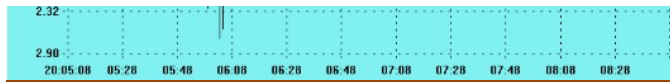

Seismogram of the December 31 earthquake recorded at Alum Creek State Park.

A 4.0 magnitude earthquake centered at Youngstown rocked northeastern Ohio just before 3:05 p.m. EST on New Year's Eve. This was the 11th earthquake in a sequence that began on March 17, 2011 at Youngstown. The December 31 earthquake was felt throughout northeastern Ohio, adjacent areas in western Pennsylvania, and in Ontario, Canada. Media reports indicate that damage was minor from this event with a few reports of cracked plaster and glassware falling from shelves. Earthquakes in the low 4 magnitude range would not be expected to cause major damage. More than 4,700 felt reports have been submitted by individuals to the U.S. Geological Survey's [Did You Feel It Web site](#). Individuals who felt this event are encouraged to [submit a report](#) or email: ohioseis@dnr.state.oh.us. Please include a description of what you felt and your street address in your email message.

This earthquake was recorded by seismic stations of the Ohio Seismic Network throughout Ohio and by portable seismometers in the epicentral area.

Recent Events List

Offshore of Eastlake, Lake County, June 10, 2019

Minford, Scioto County, March 20, 2019

Cleveland, Cuyahoga County, March 06, 2019

Georgetown, Brown County, March 03, 2019

Concord, Lake County, January 13th, 2019

Barlow, Washington County, January 6th, 2019

Fairport Harbor, Lake County, December 7th, 2018

Waterford, Washington County, November 24th, 2018

Racine, Meigs County, November 17, 2018

Dungannon, Noble County, November 01, 2018, 3 Quakes

Amelia, Clermont County, September 17th, 2018

Thompson, Geauga County, September 4, 2018

Perry, Lake County, July 31, 2018

Northern Kentucky, Lewis County, March 25, 2018

Marietta, Washington County, March 25, 2018

Marietta, Washington County, January 26, 2018

Marietta, Washington County, December 28, 2017

Northern Kentucky, Mason County, December 17, 2017

Marietta, Washington County, December 9, 2017

Batesville, Noble County, June 03, 2017

McArthur, Vinton County, May 24, 2017

Painesville, Lake County, April 8, 2017

Graysville, Monroe County, April 2, 2017

Graysville, Monroe County, April 2, 2017

Graysville, Monroe County, March 30, 2017

Northern Kentucky, Greenup County, March 4, 2017

Marietta, Washington County, February 12, 2017

Proctorville, Lawrence County, January 23, 2017