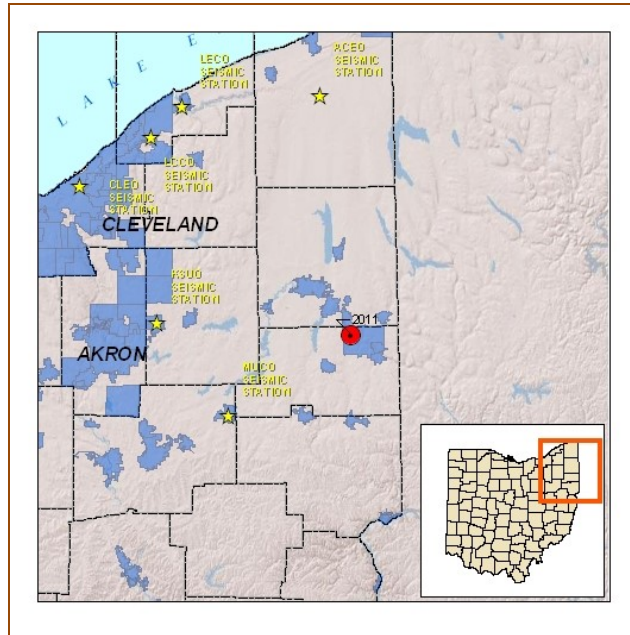

[Related Internet Sites](#)

[News & Events](#)

[Major Topics](#)

[Contacts & About Us](#)

Small earthquake, Mahoning County, near Youngstown Ohio

Origin Time: 17 March, 2011, 10:53:9.51 UTC

Location: 41.11° N 80.68° W

Magnitude: 2.6 mblg

Depth: 5 km (fixed)

A small earthquake rattled residents of Youngstown and Austintown at 6:53 a.m. EDT. People reported a loud boom followed by a sharp jolt. No damage was reported. This is the first earthquake in historic times centered at Youngstown and in Mahoning County. A small foreshock (M 2.1) at 6:42 a.m. EDT preceded the mainshock. Individuals who felt this event are encouraged to [submit a report](#) or email: ohioseis@dnr.state.oh.us. Please include a description of what you felt and your street address in your email message.

Seismogram of event from Ohio Seismic Network Station YSUO, Youngstown State University.

Recent Events List

Offshore of Eastlake, Lake County, June 10, 2019

Minford, Scioto County, March 20, 2019

Cleveland, Cuyahoga County, March 06, 2019

Youngstown, Mahoning County, December 31, 2011
Youngstown, Mahoning County, December 24, 2011

Youngstown, Mahoning County, November 25, 2011
 Youngstown, Mahoning County, October 20, 2011
 Youngstown, Mahoning County, September 30, 2011
 Youngstown, Mahoning County, September 26, 2011
 Marietta, Washington County, September 04, 2011
 Youngstown, Mahoning County, September 02, 2011
 Marietta, Washington County, August 31, 2011
 Marietta, Washington County, August 31, 2011
 Youngstown, Mahoning County, August 25, 2011
 Virginia, August 23, 2011
 Youngstown, Mahoning County, August 22, 2011
 Offshore Lake Erie, Ohio-Canada Border Region, August 13, 2011
 Offshore Lake Erie (Cuyahoga County, Ohio), June 15, 2011
 Lodi, Medina County, Ohio, June 5, 2011
 Delaware Township, Hancock County, April 26, 2011
 Youngstown, Mahoning County, March 17, 2011 (10:53)
 Youngstown, Mahoning County, March 17, 2011 (10:42)