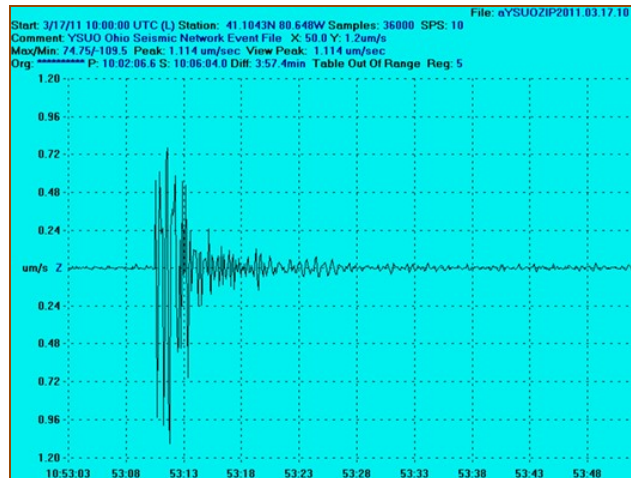

[Related Internet Sites](#)

[News & Events](#)

[Major Topics](#)

[Contacts & About Us](#)

Small earthquake, Mahoning County, near Youngstown Ohio

Origin Time: 17 March, 2011, 10:53:9.51 UTC

Location: 41.11° N 80.68° W

Magnitude: 2.6 mblg

Depth: 5 km (fixed)

A small earthquake rattled residents of Youngstown and Austintown at 6:53 a.m. EDT. People reported a loud boom followed by a sharp jolt. No damage was reported. This is the first earthquake in historic times centered at Youngstown and in Mahoning County. A small foreshock (M 2.1) at 6:42 a.m. EDT preceded the mainshock. Individuals who felt this event are encouraged to [submit a report](#) or email: ohioseis@dnr.state.oh.us. Please include a description of what you felt and your street address in your email message.